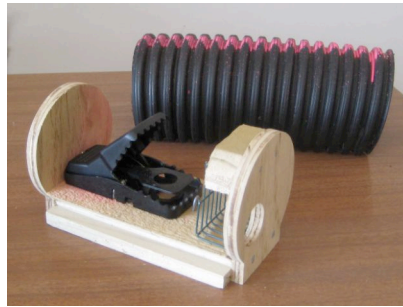

Two of our experienced and long serving volunteers, Bryan Jenkin and Warwick Gatland looked at the problem and have now devised a sophisticated enhancement to the existing trap enclosure that will still prove attractive to mice but will deter our nosy nocturnal ratite friends.

A band of volunteers is busily engaged constructing 3000 new trap enclosures to the Jenkin-Gatland design. Under the sponsorship and direction of Bill and Jan Mathers they have set up a sophisticated production line in the Mathers garage, churning out up to 500 enclosures per day. It's been truly amazing to watch them in action, each person completing a minor part of the trap component before passing it to the next worker on the line.

Outside in the sunny garden another team is busy making up recycled tracking cards for use in tracking tunnels and in another part of the garage Matt is busy making up bird carry boxes for the nest reintroduction project.

With a light filled and jolly working environment in pleasant country garden surroundings, and Jan providing fortification by way of delicious home baked muffins and coffee, there is no shortage of labourers willing to work on these projects! A great example of the way volunteerism works for Maungatautari.

New trap enclosure design detail